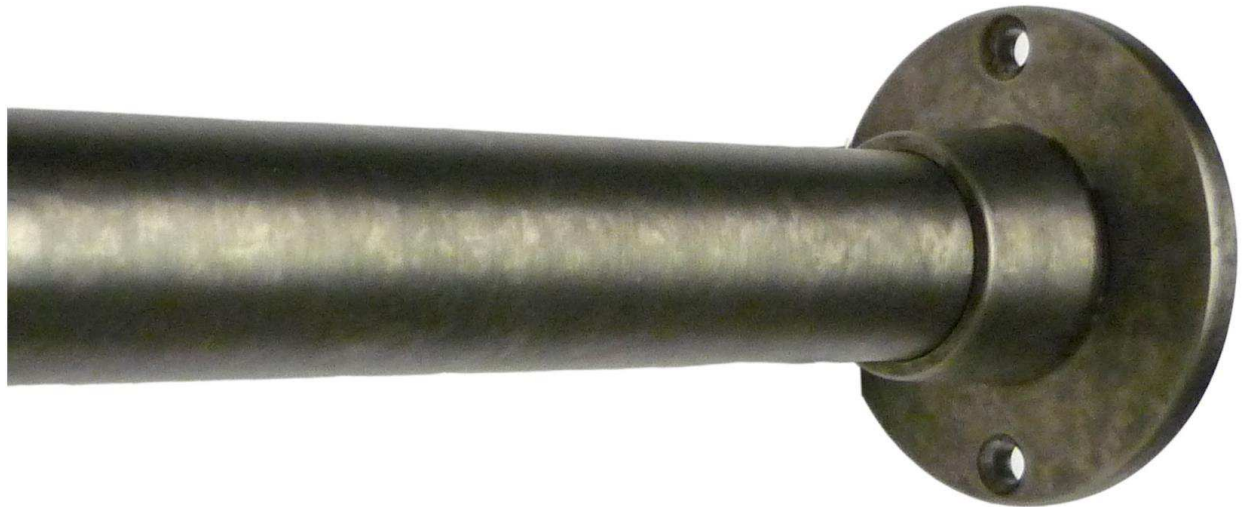

PRODUCT SPECIFICATIONS

Waterbridge Curtain Rod
WB-ACC-CR

Jan 2014

- 72" rod can be cut to length on-site
- Mounting hardware included
- Custom finishes available
