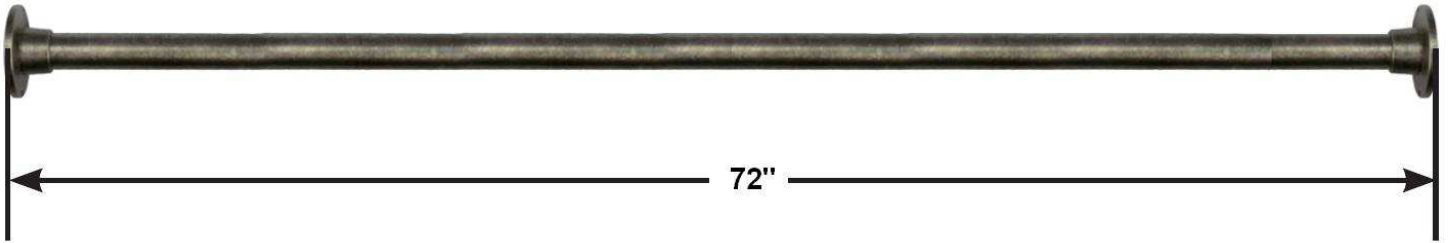

PRODUCT SPECIFICATIONS

Waterbridge Curtain Rod
WB-ACC-CR

Jan 2014

- 72" rod can be cut to length on-site
- Mounting hardware included
- Custom finishes available
